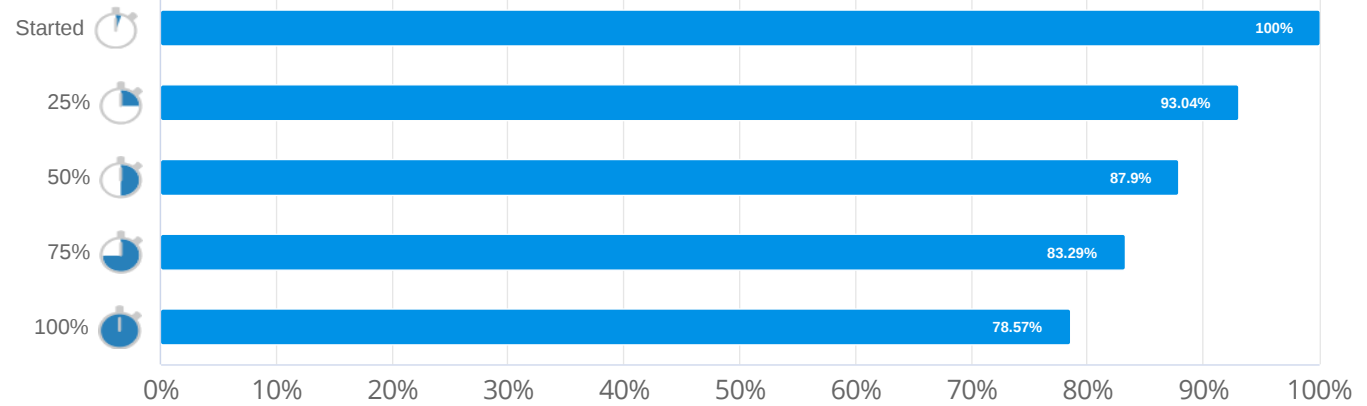

Online Video - Overview

Campaign Metrics

229,377

Impressions

78.57 %

Completion Rate

1,215

Site Visits

% Viewed

Online Video Impressions & Clicks

Impressions

Impressions

Clicks

Clicks

Online Video - Geographies

Top Places