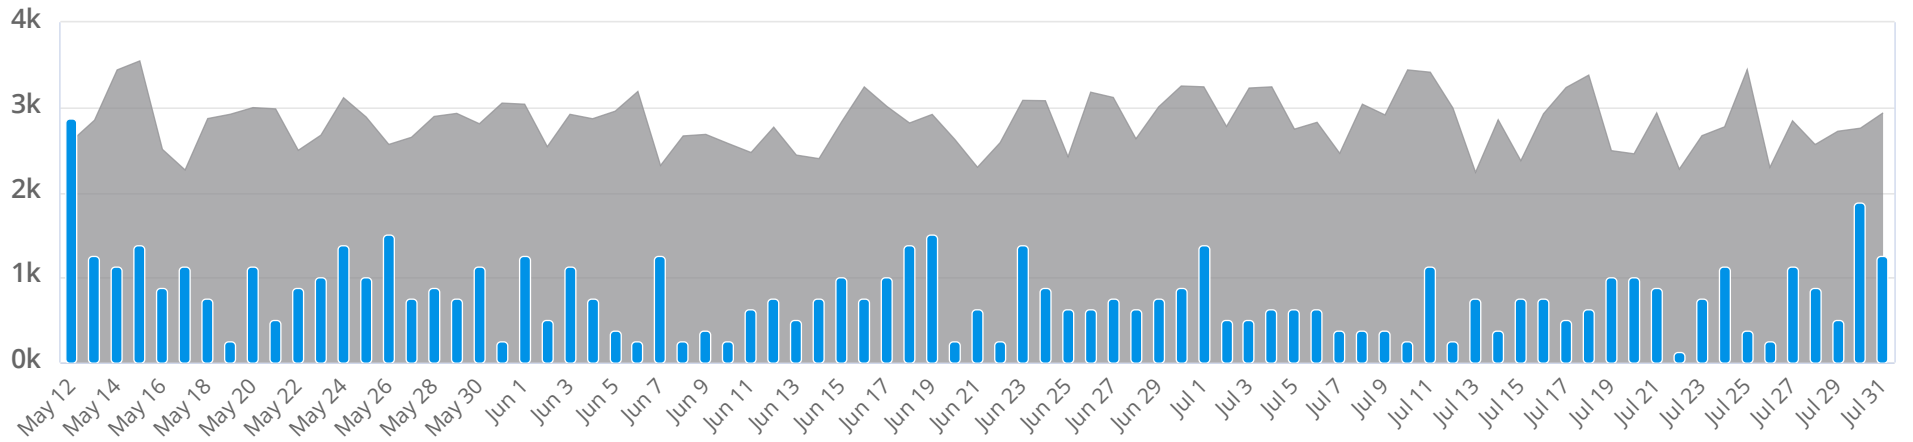

Online Video Impressions & Clicks

Impressions

Impressions

Clicks

Clicks